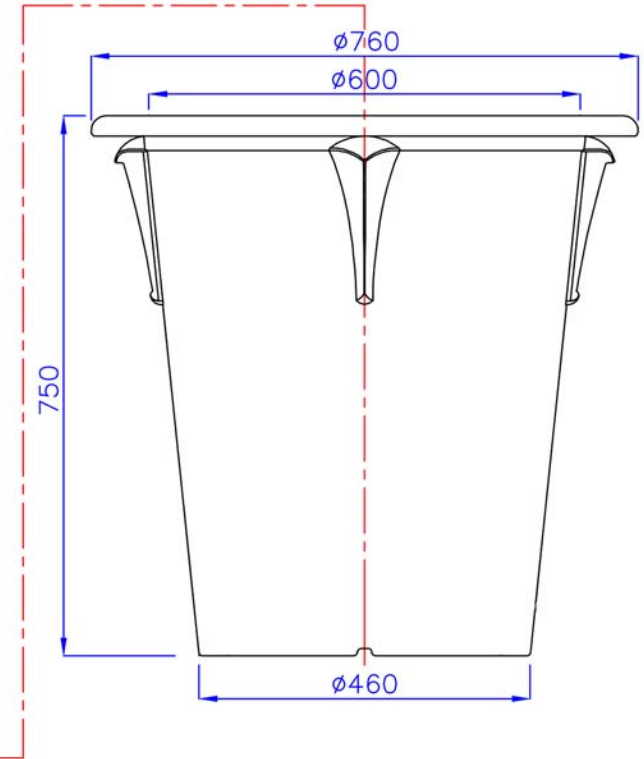

Aldus planter

cast iron planter

aldus line

By C.Planchais

galvanized steel caddy
option : stainless steel
water compartment : 22L
caddy capacity : 105L

height : 750mm
diameter : 760mm

planters