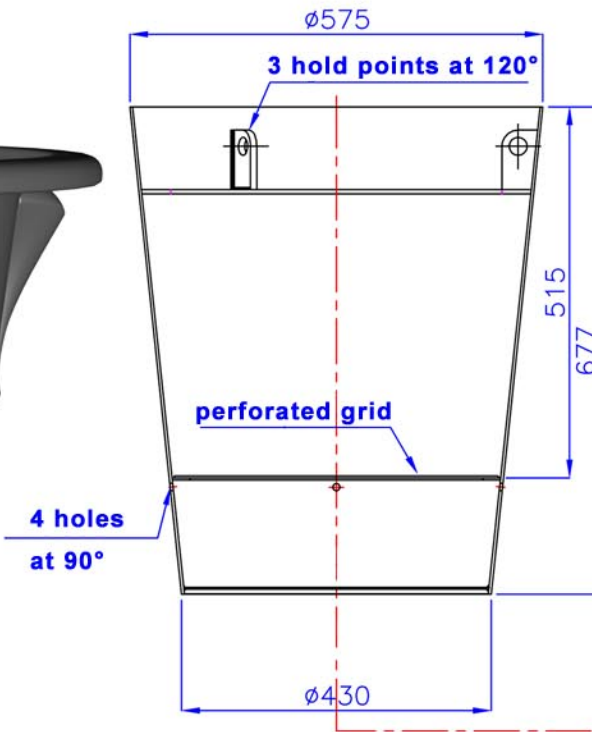

Aldus planter

cast iron planter

aldus line

By C.Planchais

galvanized steel caddy
option : stainless steel
water compartment : 22L
caddy capacity : 105L

height : 750mm
diameter : 760mm

planters