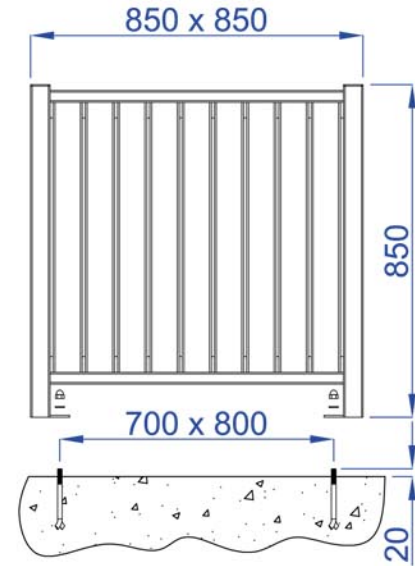

# Ceano planter

steel and exotic wood

ceano

capacity: 300L

item	Nb	description
1	3	plant caddy
2	4	Stopper
3	1	steel frame work
4	36	wood

planters

supplied assembled