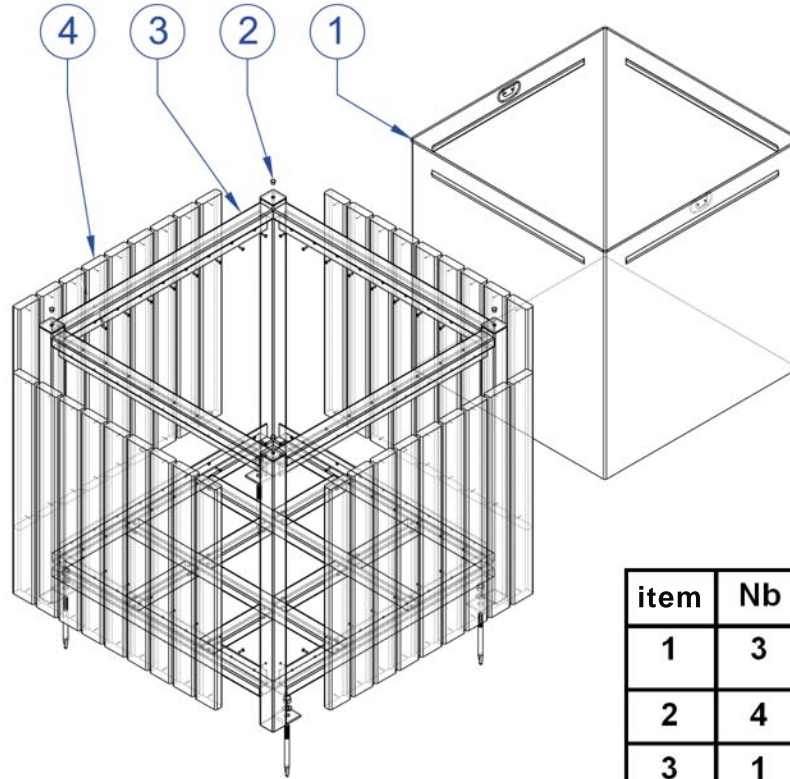

# Ceano planter

steel and exotic wood

ceano

capacity: 300L

item	Nb	description
1	3	plant caddy
2	4	Stopper
3	1	steel frame work
4	36	wood

planters

supplied assembled