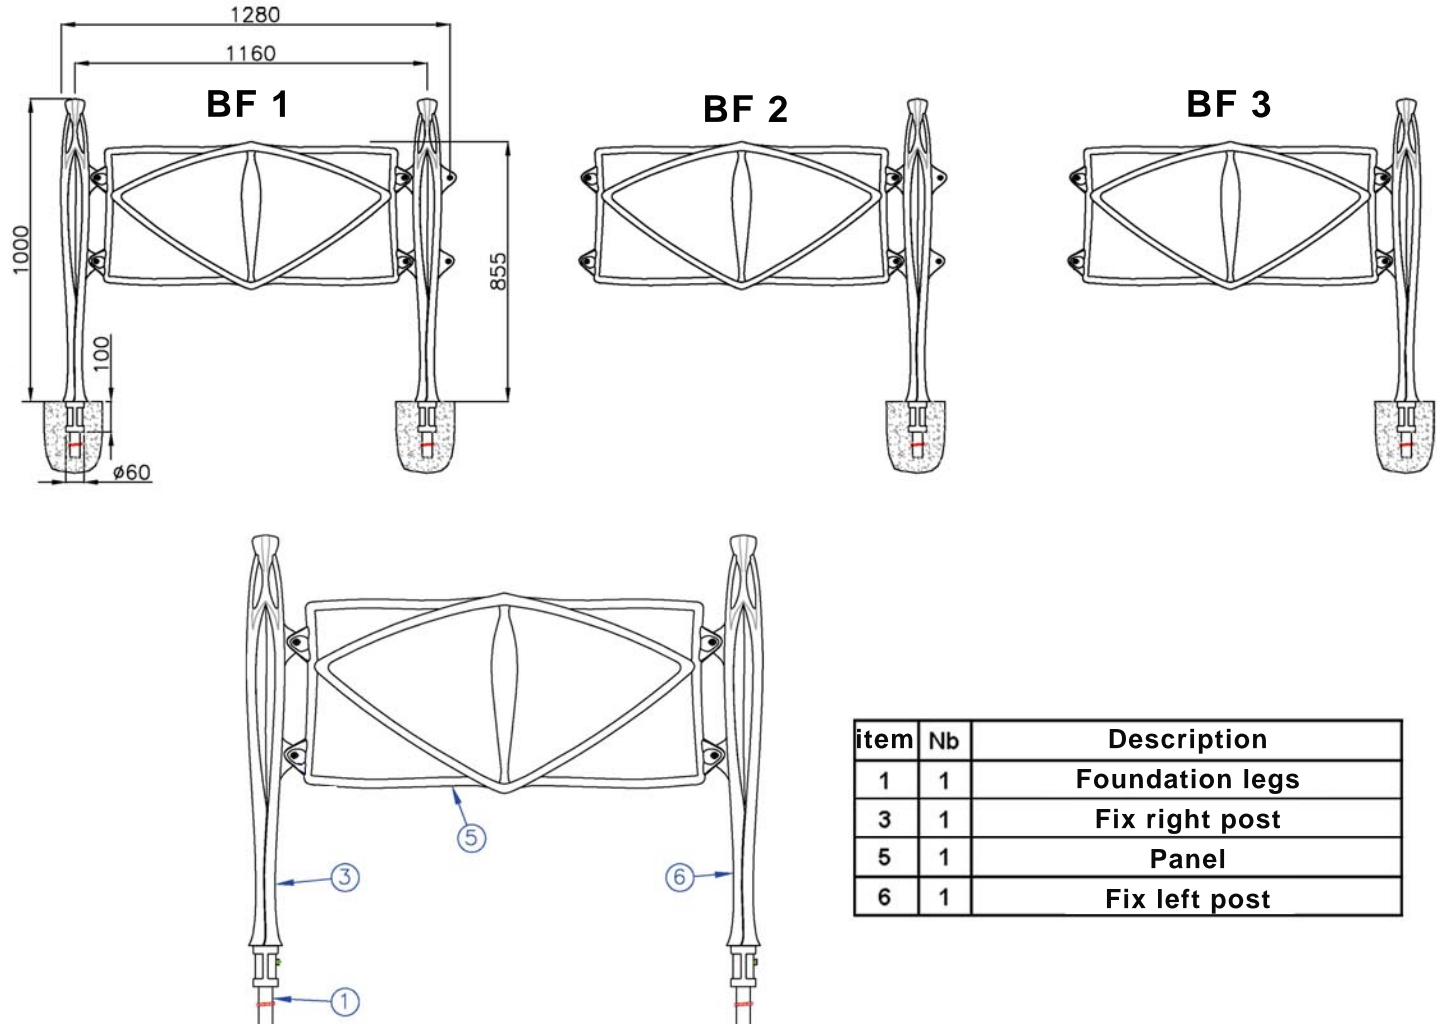

Flore Barrier model 08

Cast iron barrier

Option : Removable and mechanical fuse

flore line

By F.Persouyre

item	Nb	Description
1	1	Foundation legs
3	1	Fix right post
5	1	Panel
6	1	Fix left post

barriers

supplied not assembled