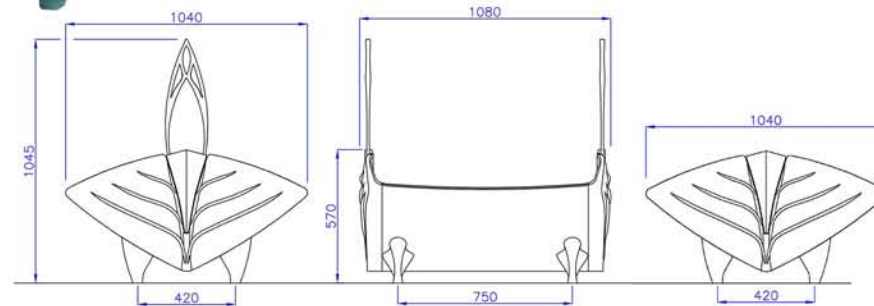

Flore planter

cast iron

cutting view

capacity 150 L
water tank
Option: tutor

item	Nb	description
1	1	ornement with cove
4	2	front side
6	4	ajustable base
7	4	base
8	2	body
10	1	ornement without cove
11	1	caddy