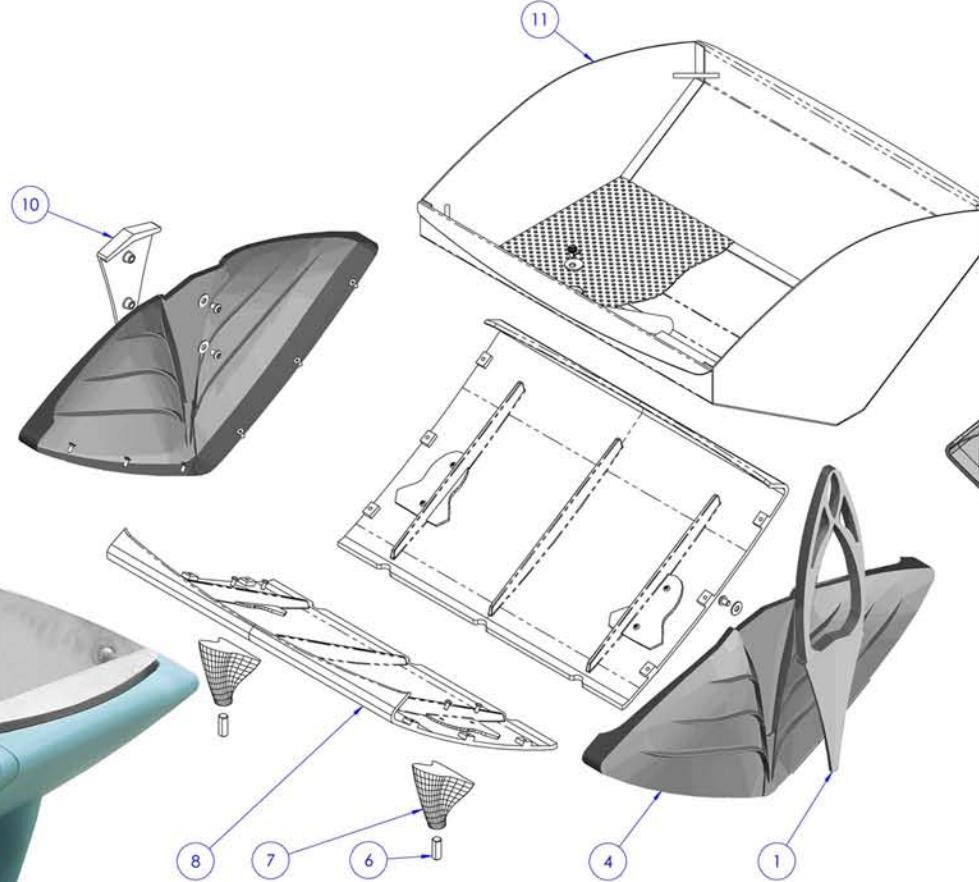

Flore planter

cast iron

cutting view

capacity 150 L
water tank
Option: tutor

item	Nb	description
1	1	ornement with cove
4	2	front side
6	4	ajustable base
7	4	base
8	2	body
10	1	ornement without cove
11	1	caddy