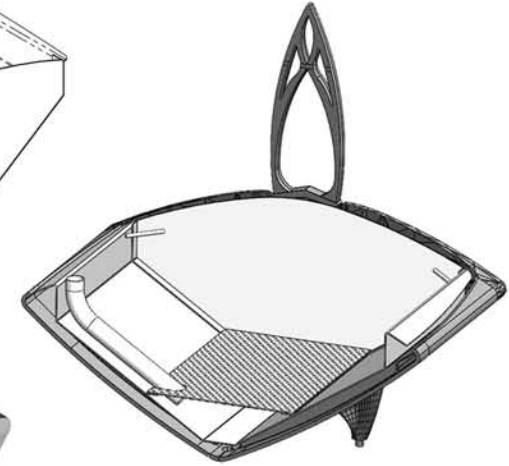

Flore planter

cast iron

cutting view

capacity 150 L
water tank
Option: tutor

item	Nb	description
1	1	ornement with cove
4	2	front side
6	4	ajustable base
7	4	base
8	2	body
10	1	ornement without cove
11	1	caddy