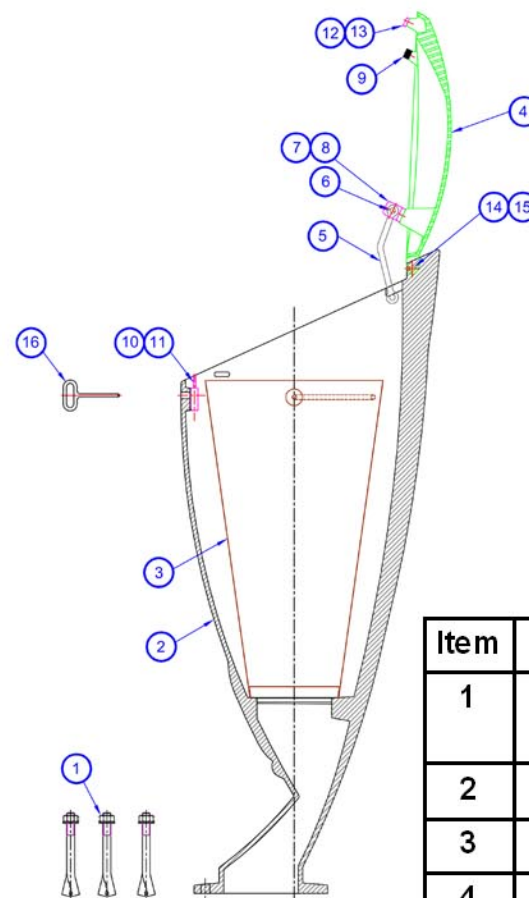

## Flore Waste bin

Cast iron Waste bin

Capacity : 35 liters

**flore line**

By F.Persouyre

Item	Nb	Description
1	3	M14x150 Foundation bolt
2	1	Body
3	1	Waste basket
4	1	Cover
5	1	Stop device
10	1	Lock
12	1	Lock part
14	1	Hinge shaft

**waste bin**