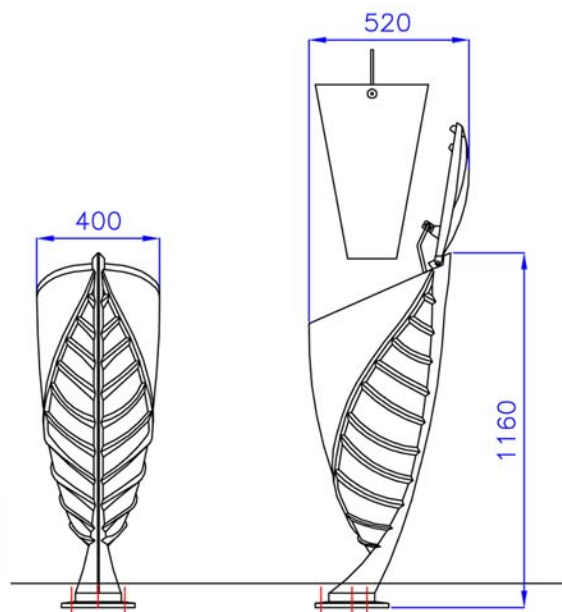

## Flore Waste bin

Cast iron Waste bin

Capacity : 35 liters

**flore line**

By F.Persouyre

Item	Nb	Description
1	3	M14x150 Foundation bolt
2	1	Body
3	1	Waste basket
4	1	Cover
5	1	Stop device
10	1	Lock
12	1	Lock part
14	1	Hinge shaft

**waste bin**