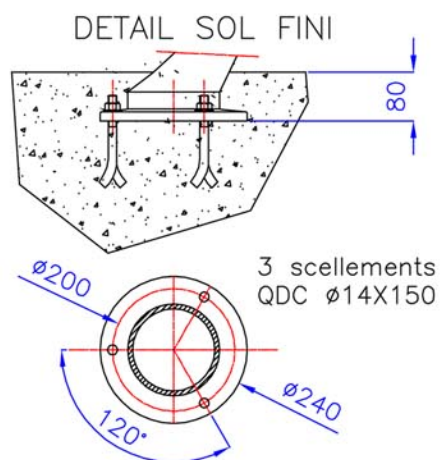

## Flore Waste bin

Cast iron Waste bin

Capacity : 35 liters

**flore line**

By F.Persouyre

Item	Nb	Description
1	3	M14x150 Foundation bolt
2	1	Body
3	1	Waste basket
4	1	Cover
5	1	Stop device
10	1	Lock
12	1	Lock part
14	1	Hinge shaft

**waste bin**