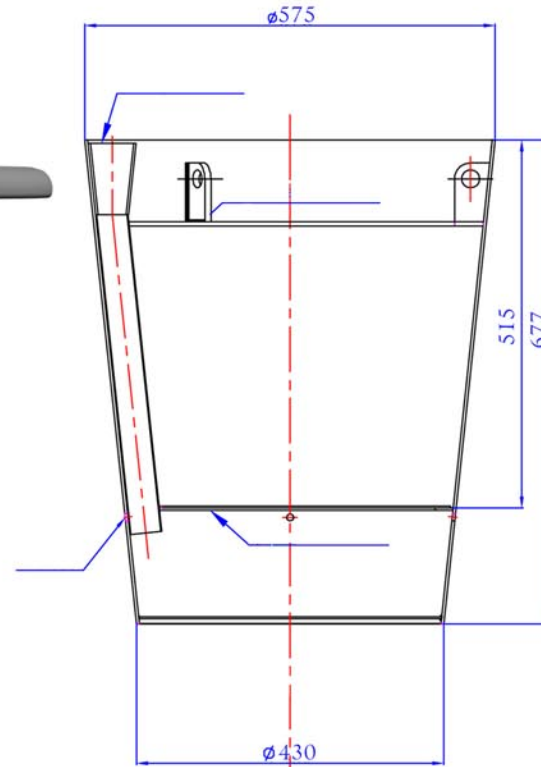

Majestic planter

cast iron

majestic

galvanized steel caddy
stainless steel in option
water tank: 22L
caddy capacity : 105 L

dimensions:
height : 750mm
Diameter : 760mm

planters