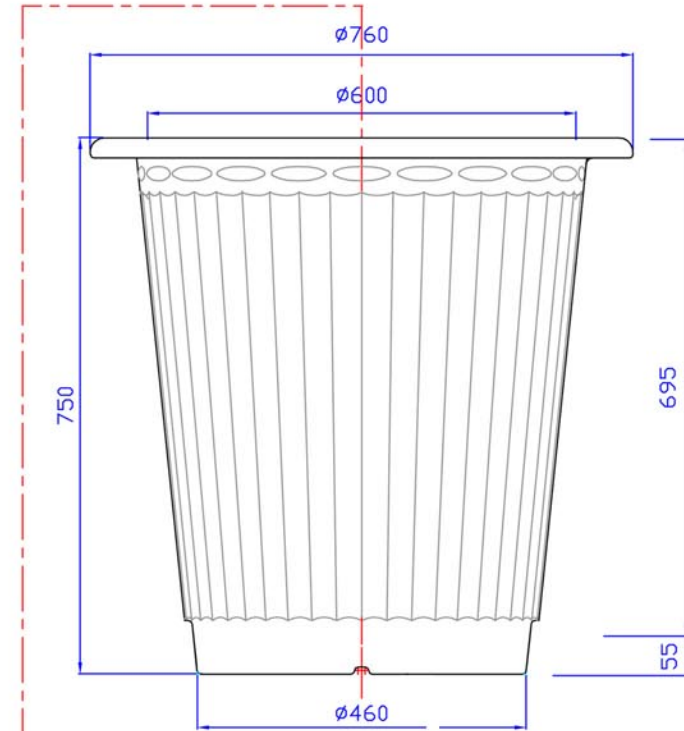

Majestic planter

cast iron

majestic

galvanized steel caddy
stainless steel in option
water tank: 22L
caddy capacity : 105 L

dimensions:
height : 750mm
Diameter : 760mm

planters