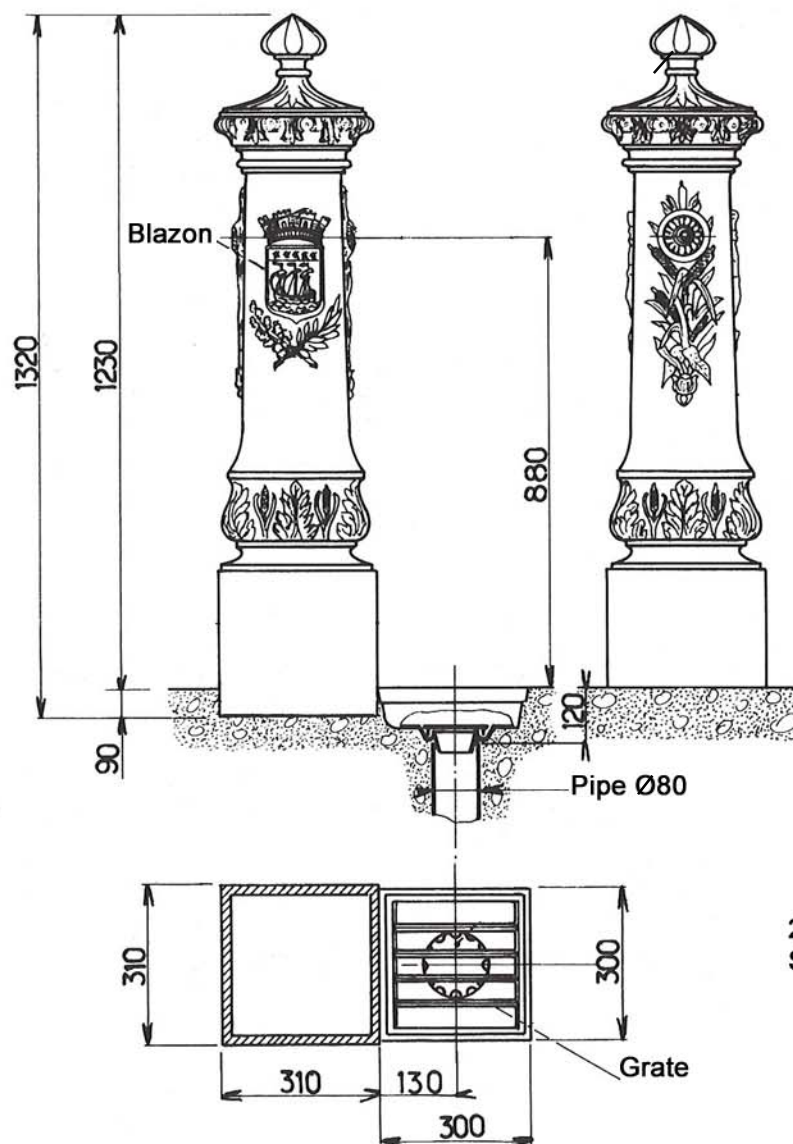

## Cast iron fountain

ville de paris

2 models:  
Square or circular grate

fountains